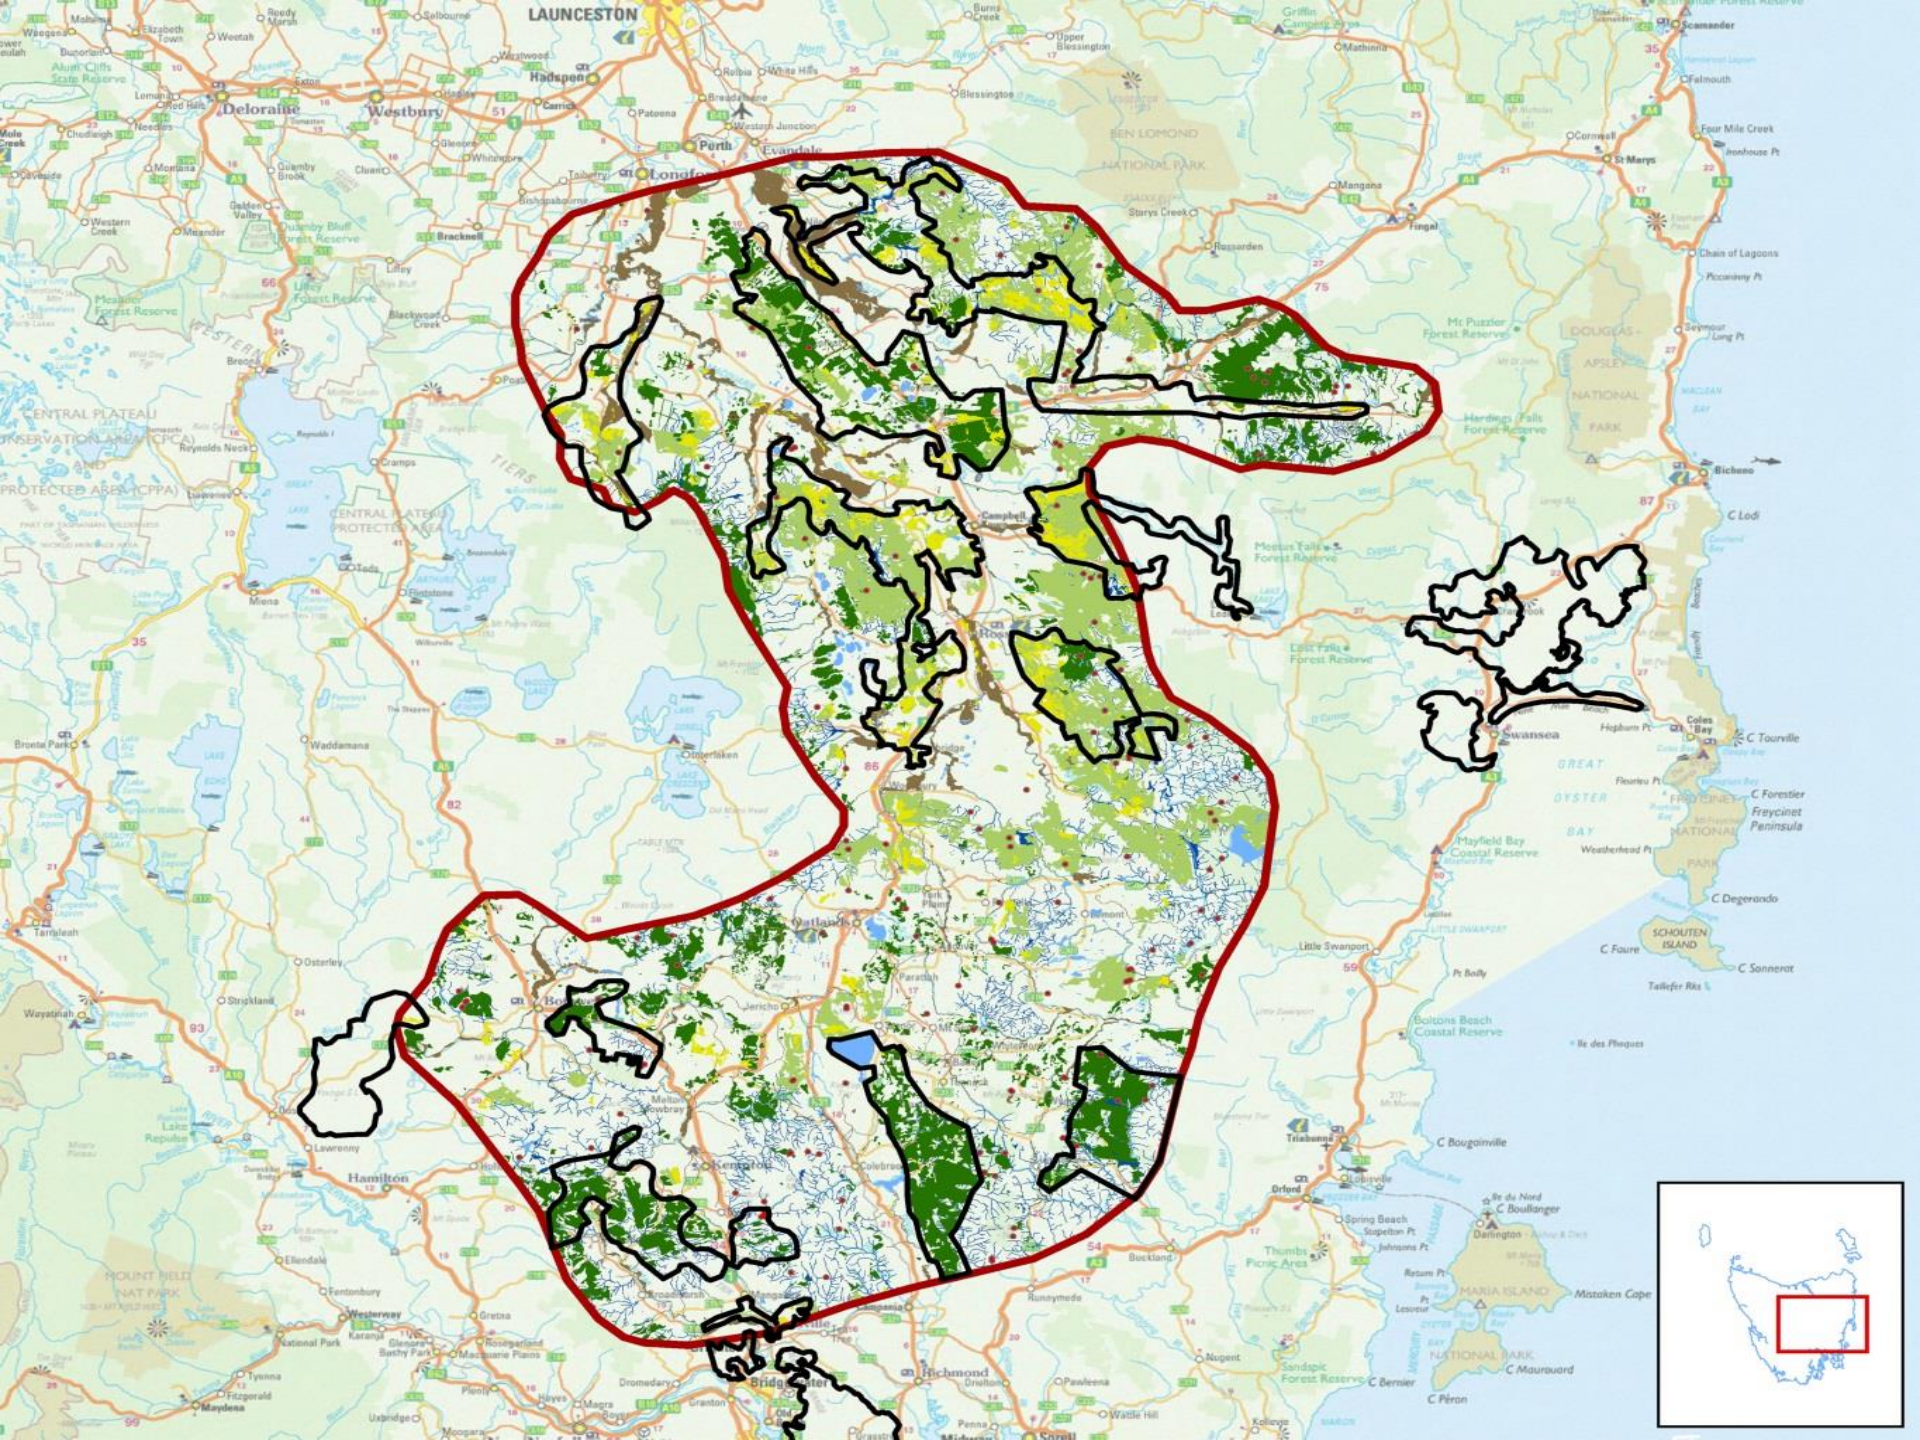

Jane Hutchinson
CEO

Tasmanian Land
Conservancy (TLC)

Lowland Grasslands

Silky bushpea

Long-nosed Potoroo

Spotted-tailed quoll

BUSH HERITAGE
AUSTRALIA

**TASMANIAN
LAND
CONSERVANCY**